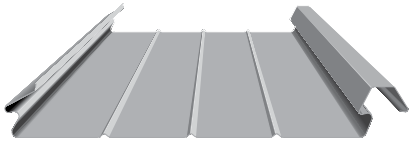

# Stramit Sunset® Patio Roof Panels

Stramit Sunset® Patio Roof Panels were designed specially for the home improvement market, to make it easy to create stylish verandas, patios, barbecue areas and carports.

The unique design gives the underside of the roof a continuous surface, with no gaps between the panels, while the high gloss finish adds a touch of class. The absence of gaps also keeps out dust and insects, while the interlocking panels provide strength and a weather-tight seal.

This integrated patio roof system can be supplied with beams and accessories such as gutters, flashing and downpipes, as well as translucent panels in opal shade for natural lighting.

Manufactured from long-life, high tensile steel and finished in a range of COLORBOND High Gloss colours, Stramit Sunset® Patio Roof Panels are a cost-effective way to add space and value to your home.

- **Flat panellised design**  
enhanced aesthetic appeal
- **High tensile steel**  
light weight and high strength
- **Fully tested**  
complete load performance tables
- **Interlocking ribs**  
enhanced security and appearance
- **1° minimum pitch**  
low roof pitch and excellent drainage
- **290mm cover**  
quick installation and easy handling
- **Interlocking panels**  
strength and weather-resistance
- **Translucent panels**  
natural illumination